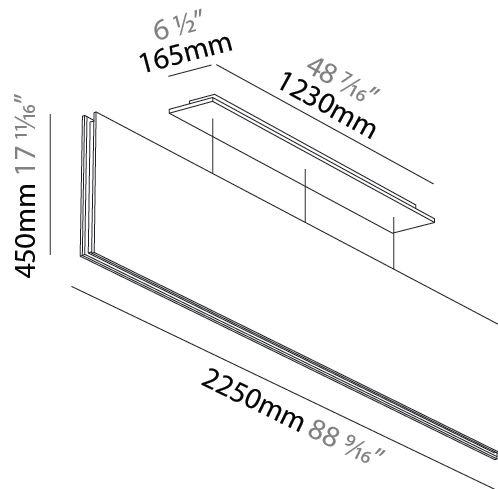

1. To build a product code in our configurator select the specify button on the base model # product page
2. To build a manual product code on this datasheet choose from the options listed below in blue font and add the suffix to the base model #

GENERAL

Series: Lullaby
Brand: Prolicht
Division: Architectural
Mounting Type: Suspension
Mounting Location: Ceiling
Subcategory: Acoustic

PHYSICAL

Shape: Rectangle
Length (mm): 2250
Length (in): 88 ³/₁₆
Width (mm): 50
Width (in): 1 ¹⁵/₁₆
Height (mm): 450
Height (in): 17 ¹¹/₁₆
Light Distribution: Direct
Fixture Finish: ANC / ASH / BNA / BTC / BZE / CEL / EGG / EVG / FOG / FOS / FST / FUA / IRI / IRO / KHA / LIC / LIM / MER / MSN / MUS / ONX / PEA / PLU / POL / PPY / RAY / ROY / RST / STE / SWD / TAN / TAU
Fixture Material: Aluminum
Cable Details: 2,000mm / 6,000mm Transparent Cable

ELECTRICAL

Lamp Type: LED
Input Wattage (W): 47
Total Output Wattage (W): 42.7
Dimming: Non-Dimmable / 0-10V Dimming
Driver Included: Yes
Driver Location: Integrated
Driver Type: Constant Current - Universal
Driver Class: Class 2
Input Voltage (V): 120 - 277

LED

Color Temperature (°K): 2700 / 3000 / 3500 / 4000
Max. Delivered Lumen (lm): 6286 / 6378 / 6445 / 6562
Nominal Lumen (lm): 7510 / 7620 / 7700 / 7840
CRI: >90 CRI
Lamp Life (hrs): 80000

OPTICAL

Beam Angle: 80

RATINGS AND CERTIFICATIONS

Certified By: Certified for North American Standards
IP rating: IP20